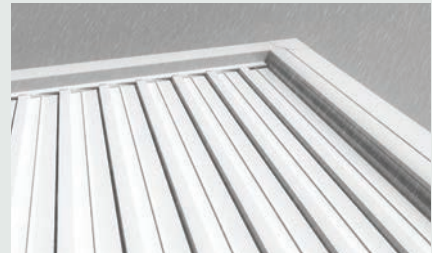

Chiusura completa in caso di pioggia
Total closure in case of rain