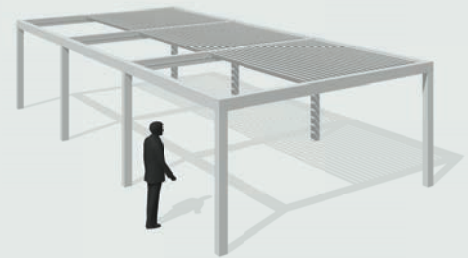

Struttura autoportante con moduli
affiancati sul lato della profondità
Self-supporting structure with
flanked modules on the depth side