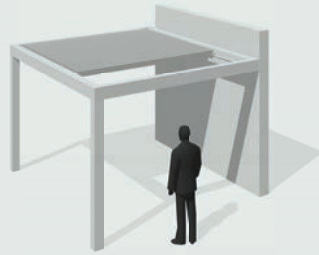

Struttura addossata a muro lato larghezza
Structure leaning against a wall, width side