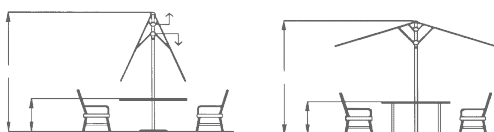

Telaio in alluminio verniciato **grigio antracite** oppure **bianco** – completo soffietto antivento – apertura a doppia carrucola – corone in resina – sistema a doppio ragno che permette la chiusura sopra il tavolo sottostante - stecche intercambiabili – base venduta come accessorio. Il peso della base deve essere proporzionato al peso dell'ombrellone. Se ne consiglia comunque l'uso in condizioni meteorologiche sostanzialmente normali.

Frame in **anthracite grey** or **white** colour painted aluminium – complete with anti-wind bellows – opening by double pulley – crowns in acrylic resin – **double spider system for the closure above the table** – interchangeable ribs – base not included in the price. It is recommended the weight of the base proportionate to the weight of the parasol and the use with normal meteorological conditions.

Codice articolo Article code	Misura Size	Palo Pole	Stecche n./misura Ribs n./size	Pendente Flounce	Acrilico écru Natural	Acrilico bianco/corda White/rope acrylic	Tempotest® Parà Ombrelloni Tempotest® Parà Parasols	PVC
PAC.PEAG(B)300300	300x300	6.0	8/1.5x3.0	SI/YES	841,00	924,00	1017,00	1225,00
PAC.PEAG(B)400400	400x400	6.0	8/1.5x3.5-3.0	SI/YES	1176,00	1299,00	1486,00	1656,00
PAC.PEAG(B)300400	300x400	6.0	8/1.5x3.0	SI/YES	975,00	1078,00	1214,00	1462,00