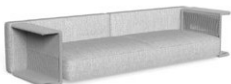

CLIFF DECO SOFA BACKREST FABRIC / CODE: CLIDCDIV3-T

70 KG | 1 UNIT | 2,61 MC

COVER 375 €
CLIDCDIV3-T-COP

CLIDCDIV3-T-BG-C42
CLIDCDIV3-T-BG-C49
CLIDCDIV3-T-GR-C48
* CLIDCDIV3-T-RO-C68
* on request 6/8 week

Fabric and cushion beige 9.264 €
Fabric and cushion plain white
Fabric and cushion dark grey
Fabric and cushion outmap plum 9.645 €

40"HC - 32pcs

Width	Depth	Height	H. seat	H. cus	
286	114	64	44	38	cm
112,6	44,9	25,2	17,3	15,0	inch