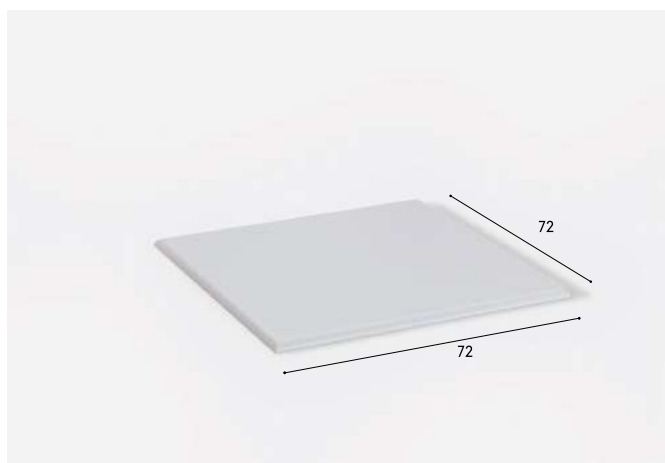

Painted alu

Price

ALL COLOURS

€ 378

SPECKLED
ALUMINIUM

€ 394

P42Q07

 11,5 kg  2 ASS.  cm 77 x 77 x 9 m³ 0,053