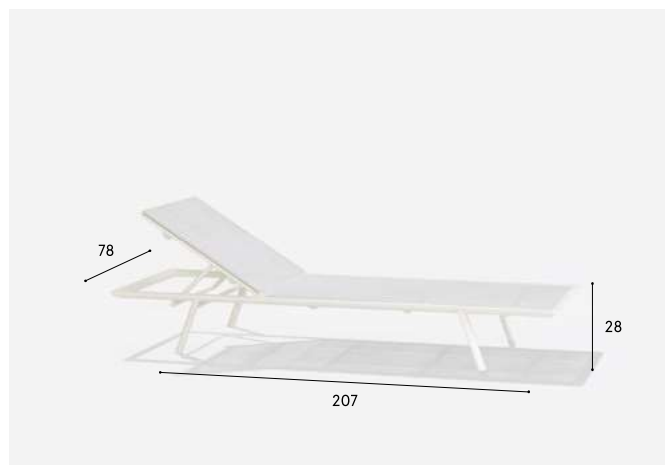

Zebra Sunlounger

416

33 kg 1 ASS. cm 220 x 94 x 46 m³ 0,951

IT Lettino in alluminio verniciato e tessuto Batyline
EN Sunlounger in painted aluminium and Batyline fabric
DE Liegebett aus lackiertem Aluminium und Batyline-Stoff
FR Bain de soleil en aluminium verni et tissu Batyline
ES Tumbona en aluminio lacado y tejido Batyline

Painted alu	Batyline	Price
ALL COLOURS	· RANGE 2	€ 1.790

417

36 kg 1 ASS. cm 220 x 94 x 46 m³ 0,951