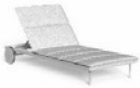

CRUISE ALU SUNBED / CODE: CRUALULET

28 KG | 1 UNIT | 0,67 MC

COVER 210 €
CRUALULETCOP

CRUALULET-C54
CRUALULET-C48
CRUALULET-C58
* CRUALULET-C55
* on request 12/16 week

white-mambo sand 3.386 €
graphite-dark grey
graphite-mambo/white cool grey
teal green-outmap turquoise

Width Depth Height H.cus
200 | 90 | 30 | 8 cm
78,7 | 35,4 | 11,8 | 3,1 inch

40"HC - 96pcs